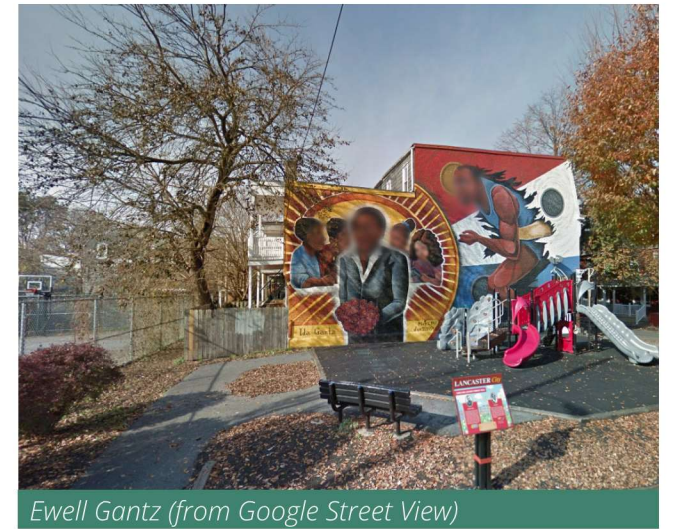

ewell gantz park site plan