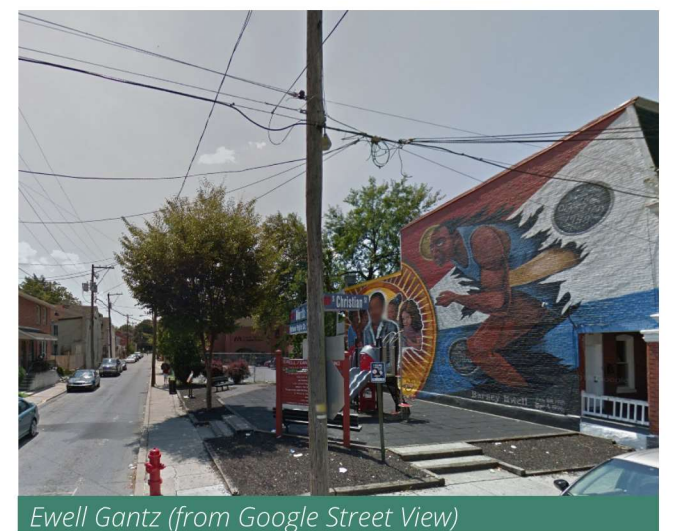

Ewell Gantz Park is a 2300 sq ft park at the corner of North St and S. Christian Street. It is a pocket park with play equipment and benches. A mural celebrating the lives of community activists Barney Ewell and Ida Gantz overlooks the small parklet. The park is in need of a refresh.

What is the Ewell Gantz Park Concept Plan?

ewell gantz park site plan

Ewell Gantz (from Google Street View)

Ewell Gantz (from Google Street View)

Ewell Gantz (from Google Street View)

my ewell gantz park vision board