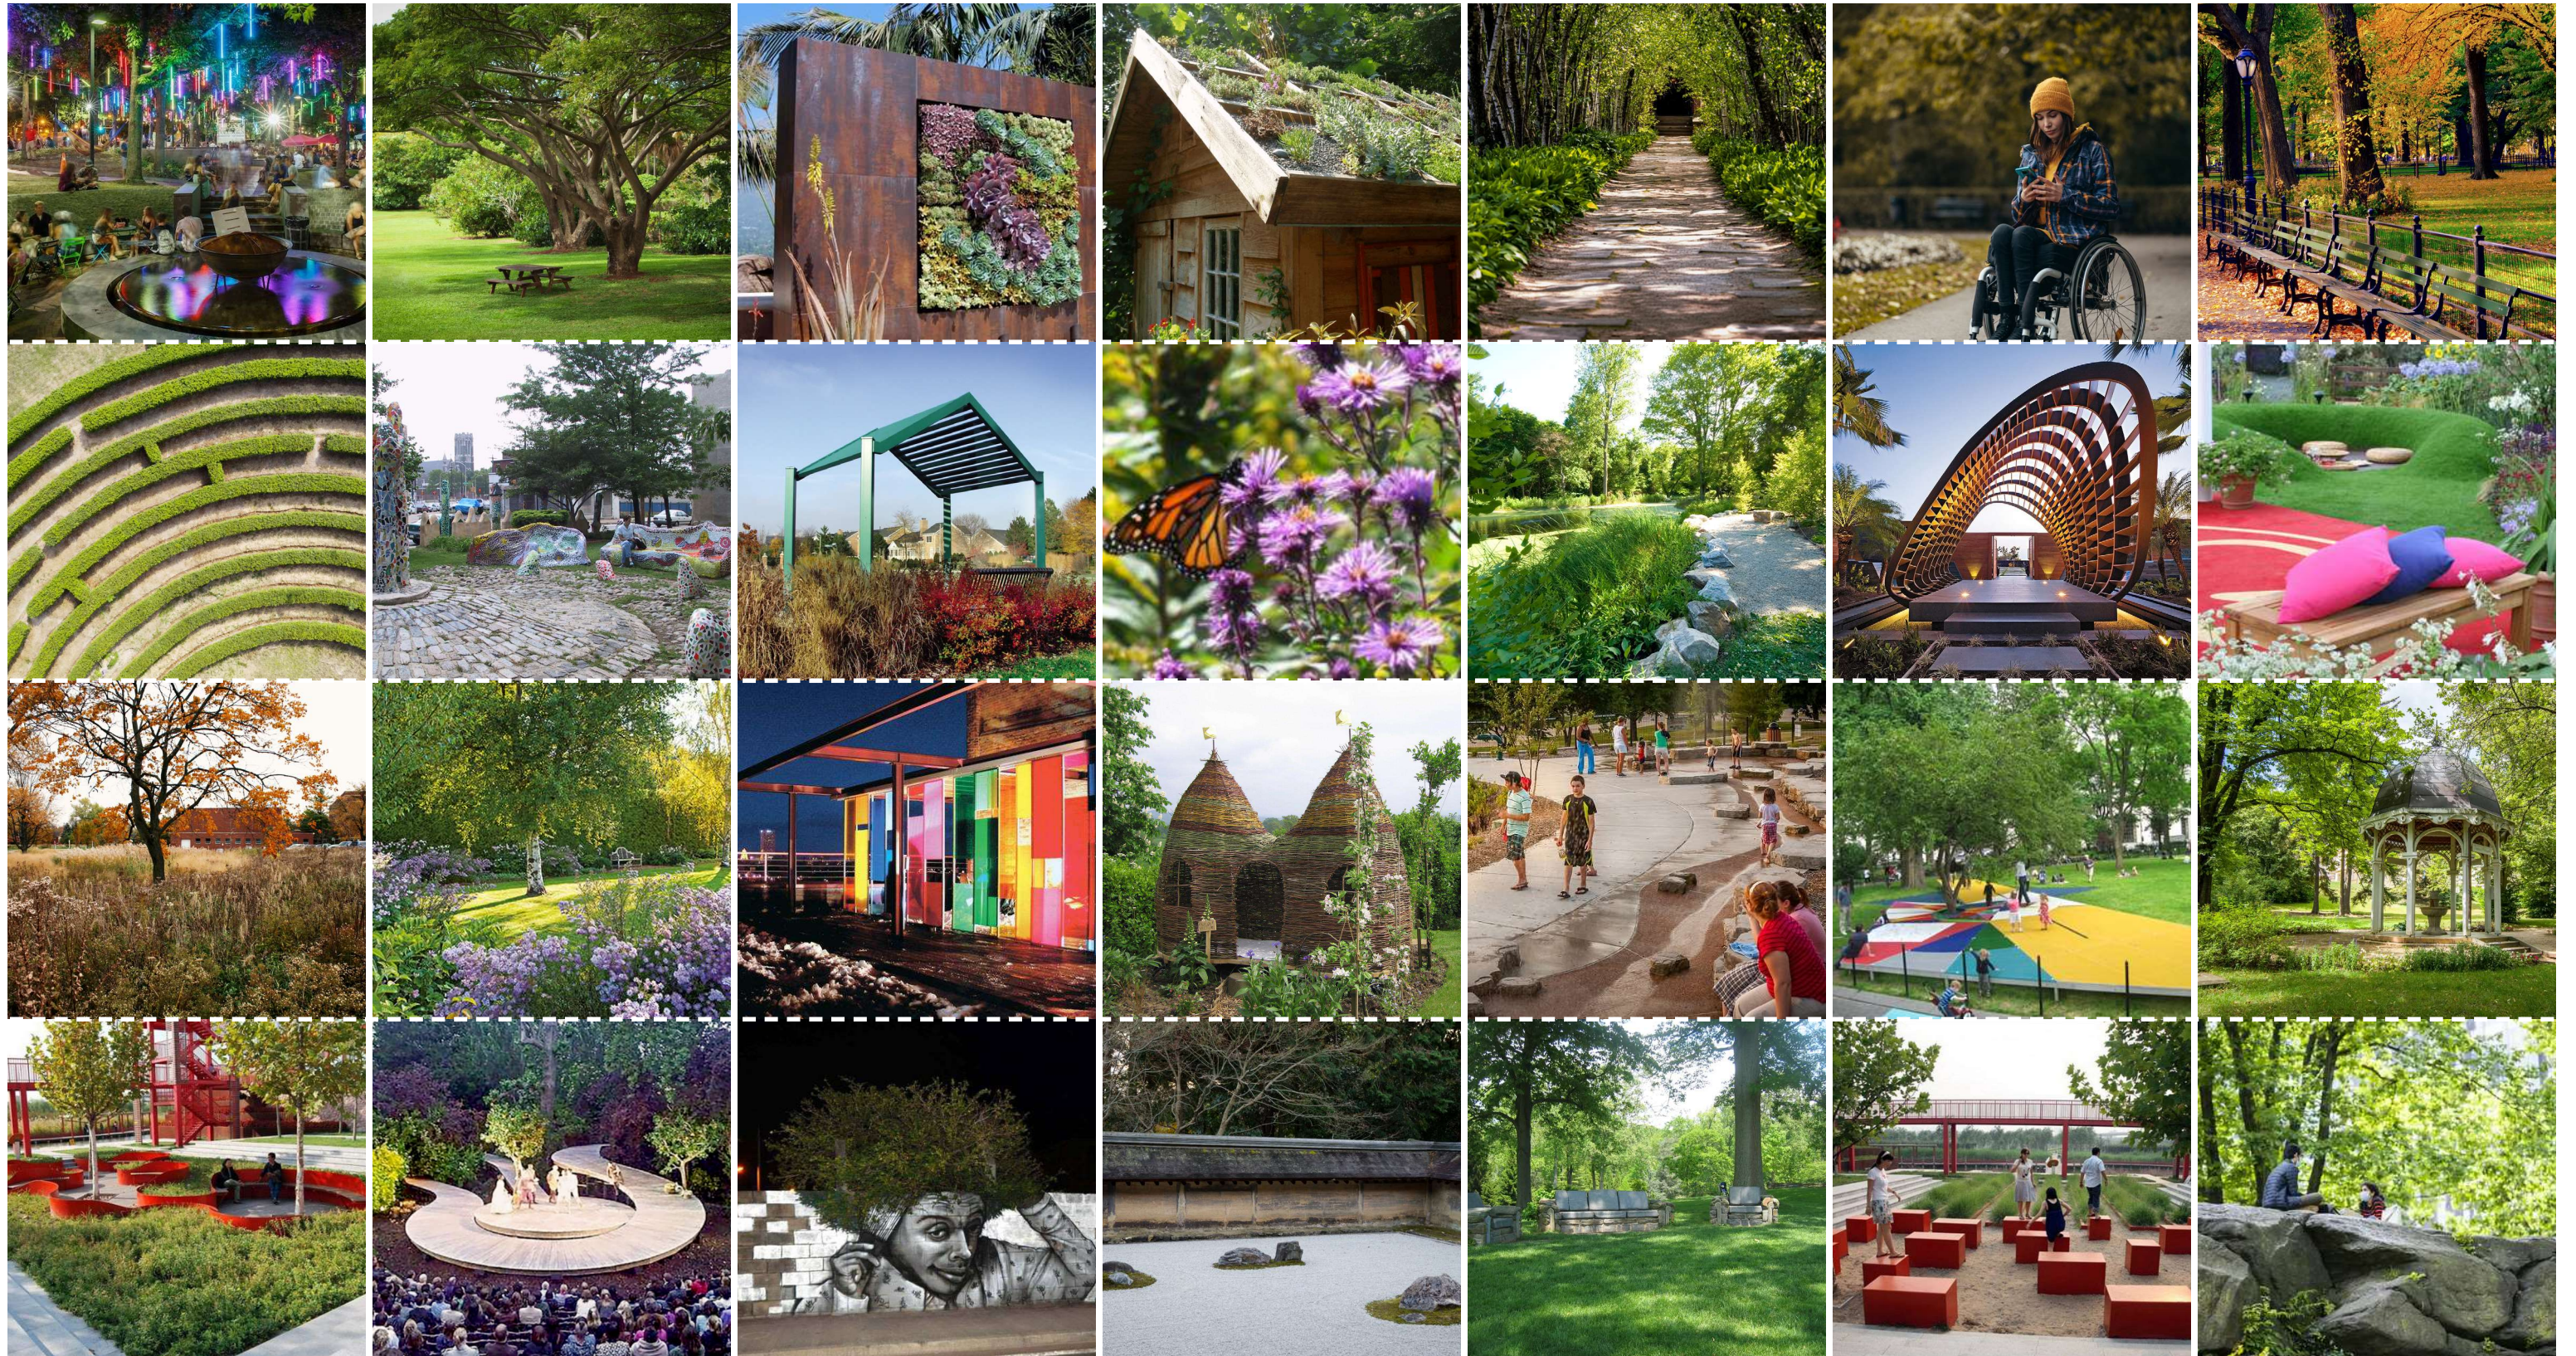

What is the Ewell Gantz Park Concept Plan?

ewell gantz park site plan

Ewell Gantz (from Google Street View)

Ewell Gantz (from Google Street View)

Ewell Gantz (from Google Street View)

my ewell gantz park vision board

Attach your favorite
LOOK images here!

Attach your favorite
FEEL words here!

Attach your favorite
DO images here!

LOOK examples

FEEL examples

COZY OPEN LUSH BUSTLING SUSTAINABLE ACTIVE
GREEN SAFE COLORFUL FRIENDLY NEIGHBORLY
ARTISTIC AIRY PLAYFUL NATURAL PRIVATE SECURE
POPULAR SPACIOUS URBAN MODERN CHARMING
GRASSY FUN CONTEMPORARY SNUG QUIET CALM
FORMAL SACRED CASUAL MAGICAL CLASSIC SPORTY
CHEERFUL WELCOMING SHELTERED SECURE EXOTIC
CULTURED REMOTE LIVELY PEACEFUL TRANQUIL
UTILITARIAN VIBRANT PLEASANT WILD

What **do** you like/love about Ewell Gantz Park today?

Is there anything you weren't able to fit on your board?

What **don't** you like about Ewell Gantz Park today?