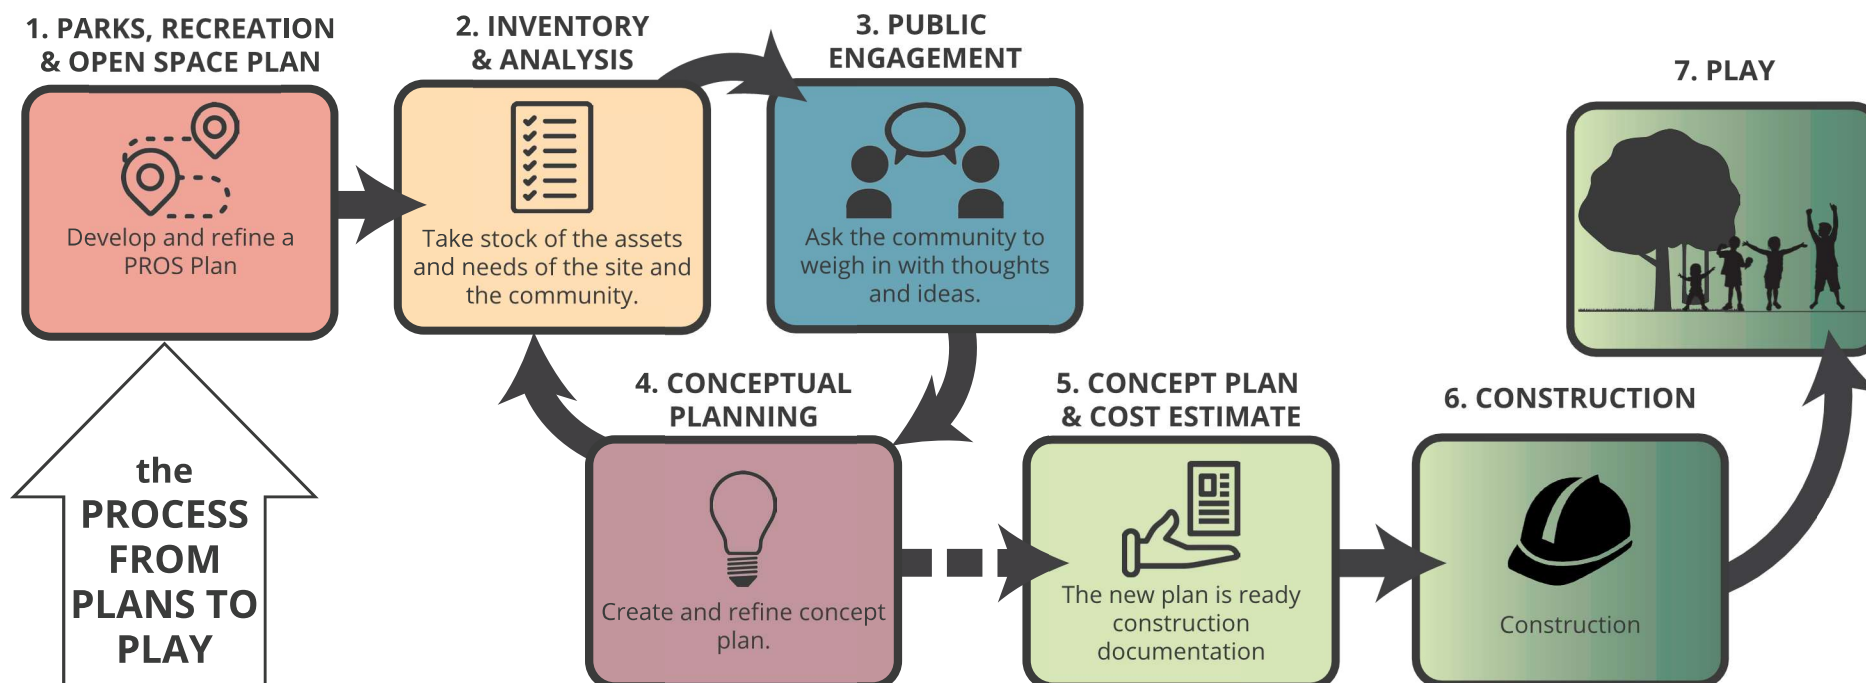

What is the Ewell Gantz Park Concept Plan?