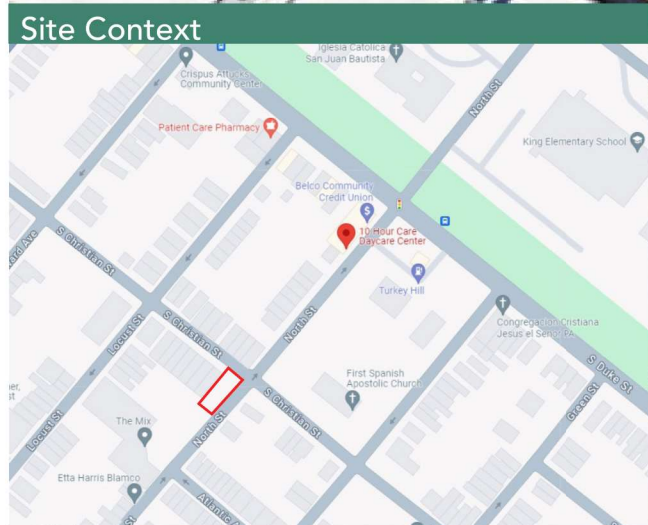

ewell gantz park site plan