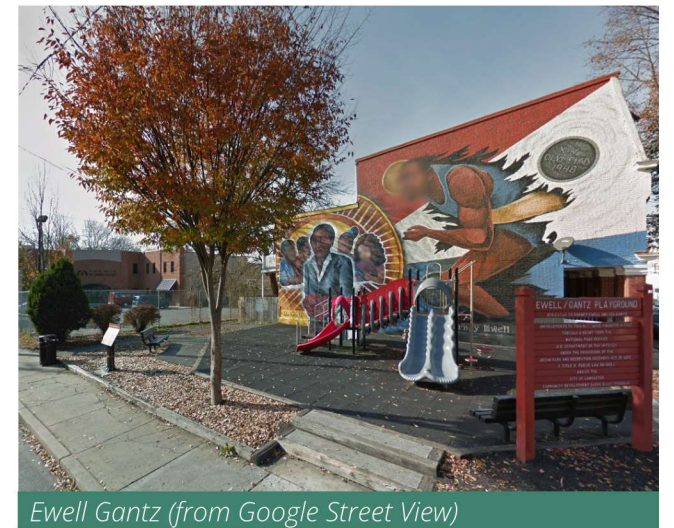

Ewell Gantz (from Google Street View)