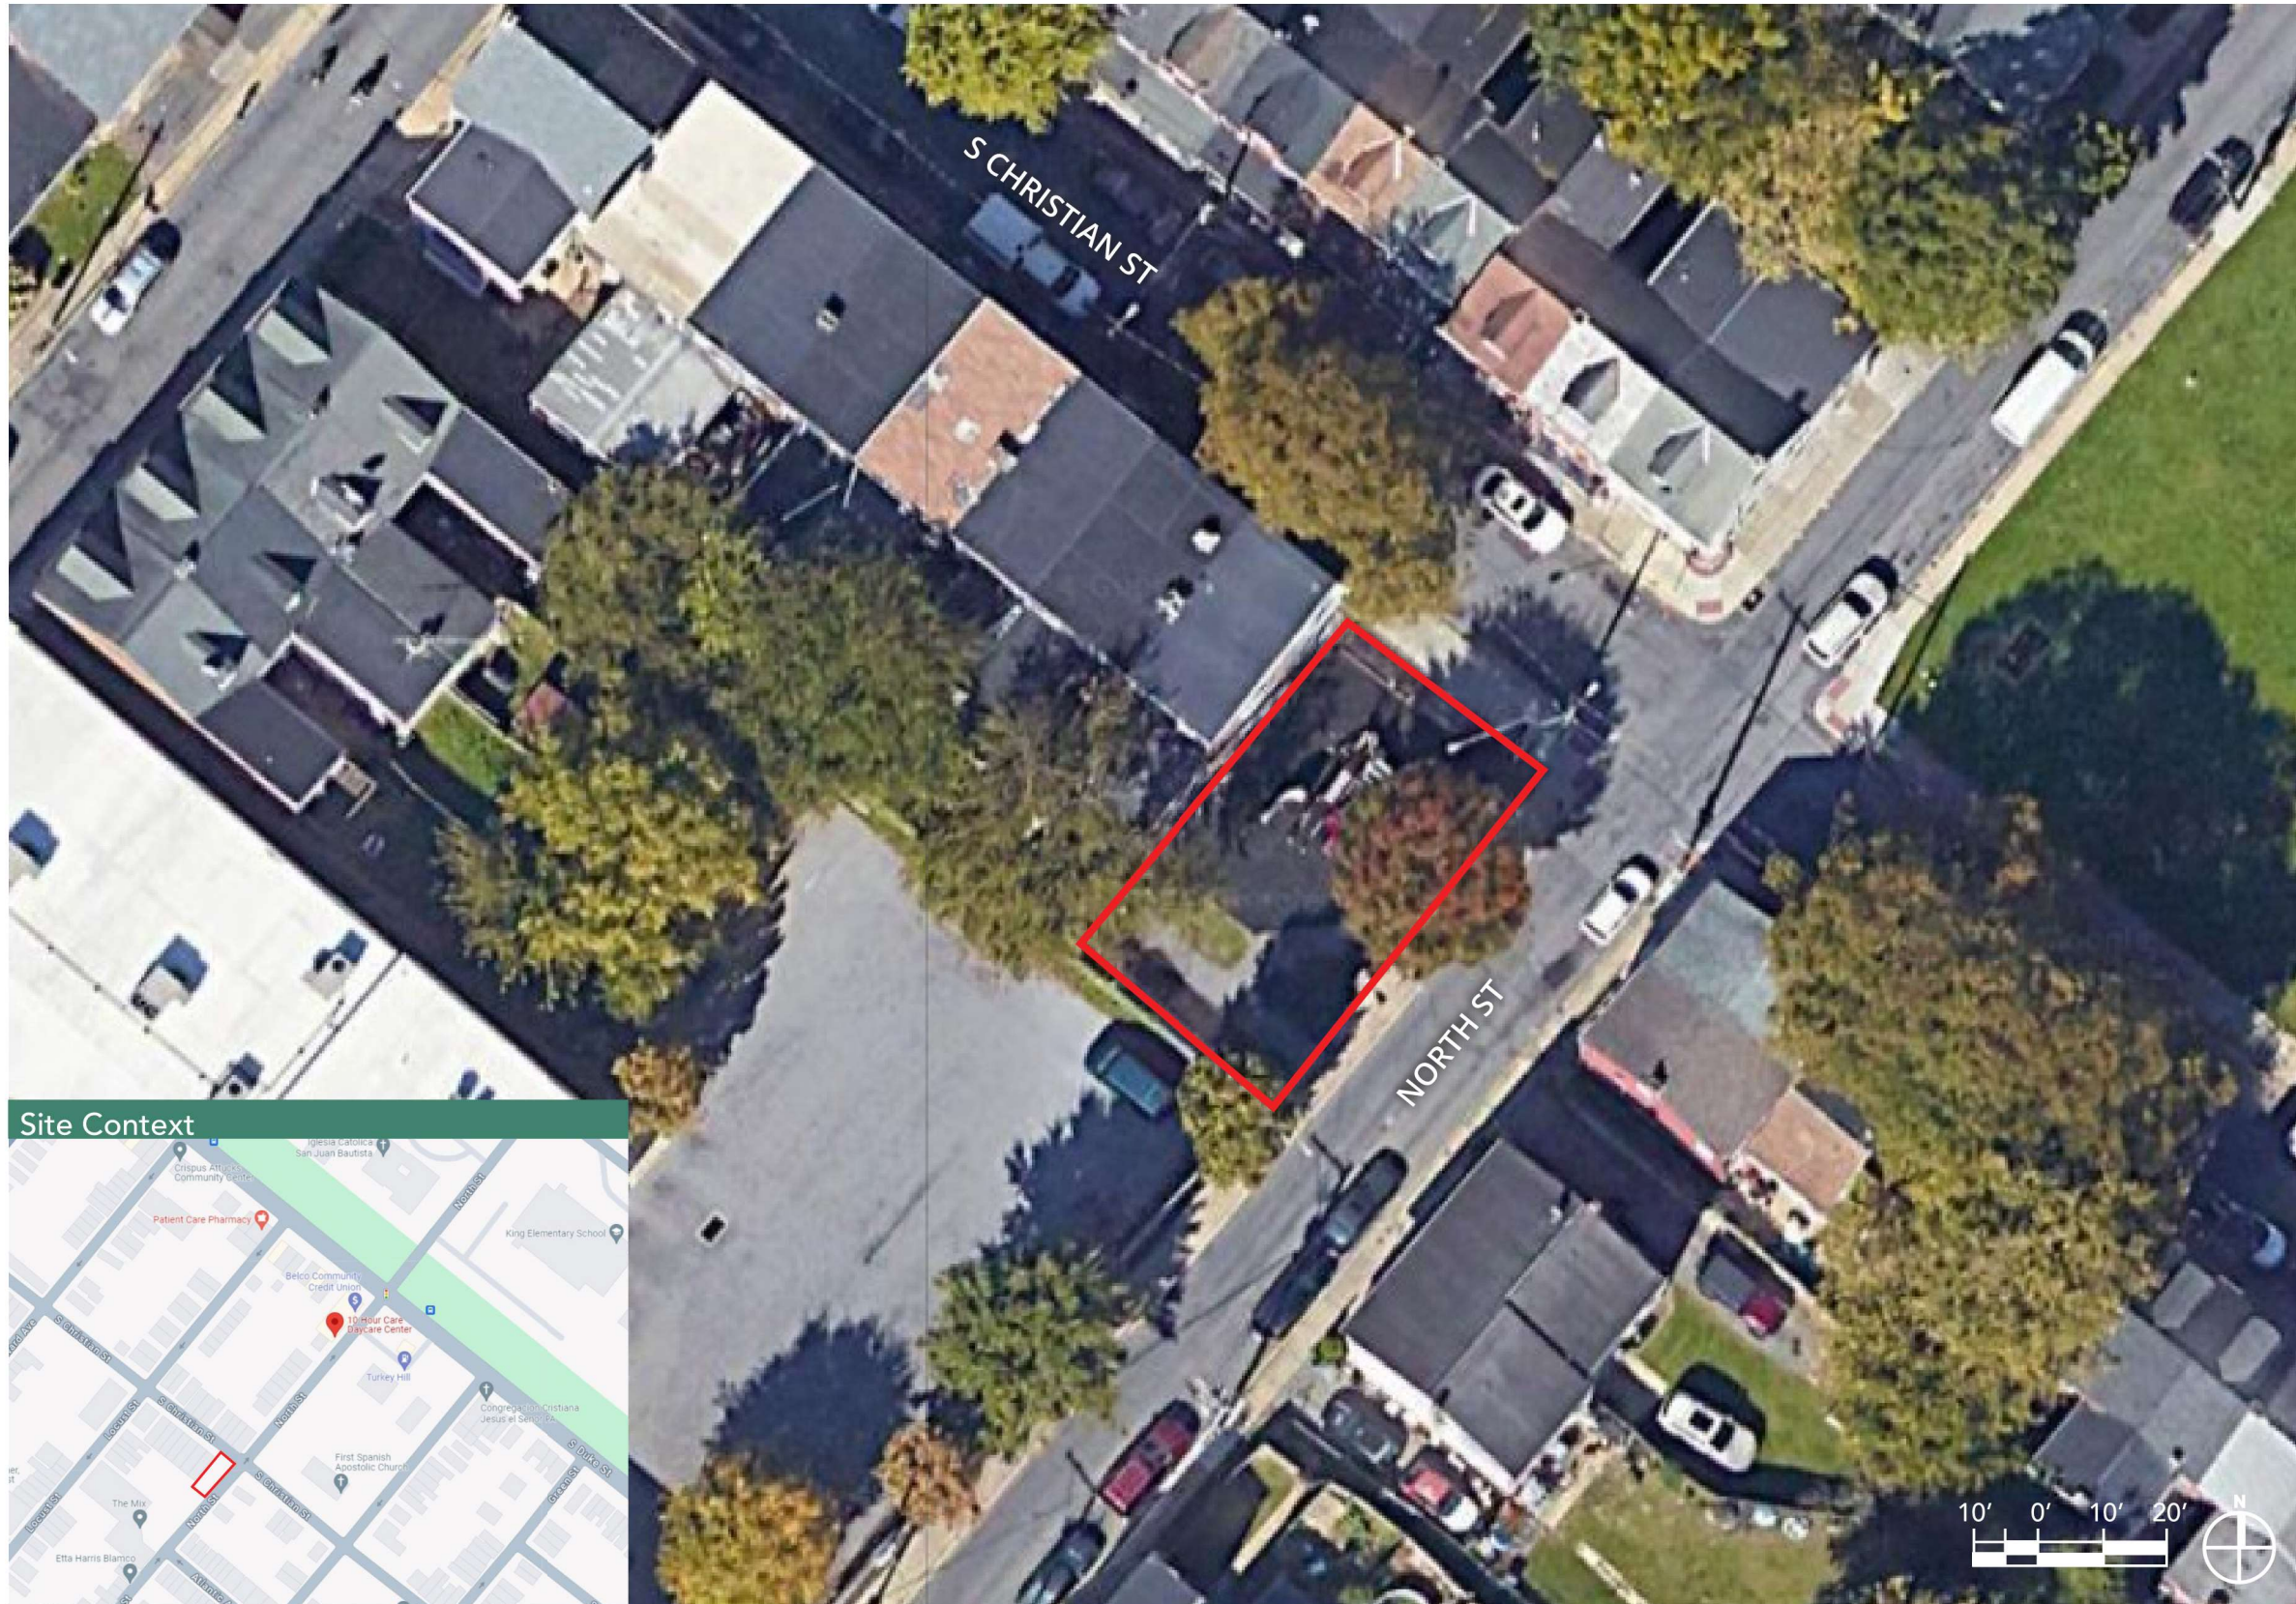

Ewell Gantz (from Google Street View)

ewell gantz park site plan